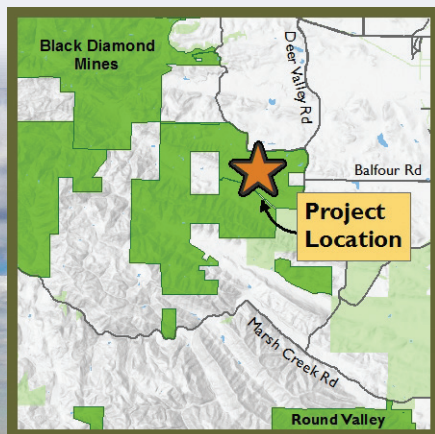

EAST BAY REGIONAL PARK DISTRICT

OPEN HOUSE

at Roddy Ranch Golf Course

SATURDAY, SEPTEMBER 25, 2021*

9:30 a.m.-11:30 a.m.

REGISTRATION REQUIRED

The former Roddy Ranch Golf Course in Antioch is becoming a new Regional Park. Learn about the park's planning process and design ideas, stroll along the old cart paths, and discover restoration efforts underway.

Registration: t.ly/4Axy or 1-888-EBPARKS, program #41871

General information: Eddie Willis, Planner, at 510-544-2621

or ewillis@ebparks.org

ebparks.org/about/planning/roddy ranch

*If the event is cancelled due to wildfire smoke or other hazard, Saturday, October 9 will be the alternate date.

REGISTRATION

East Bay
Regional Park District

Healthy Parks Healthy People