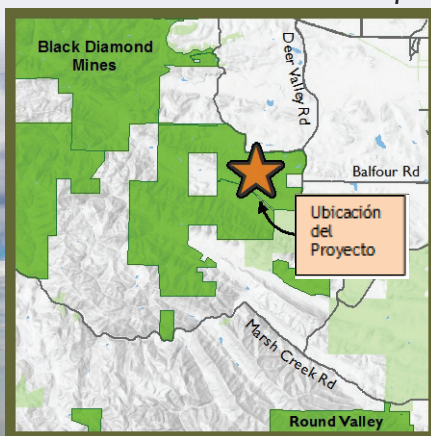

East Bay
Regional Park District

Healthy Parks Healthy People